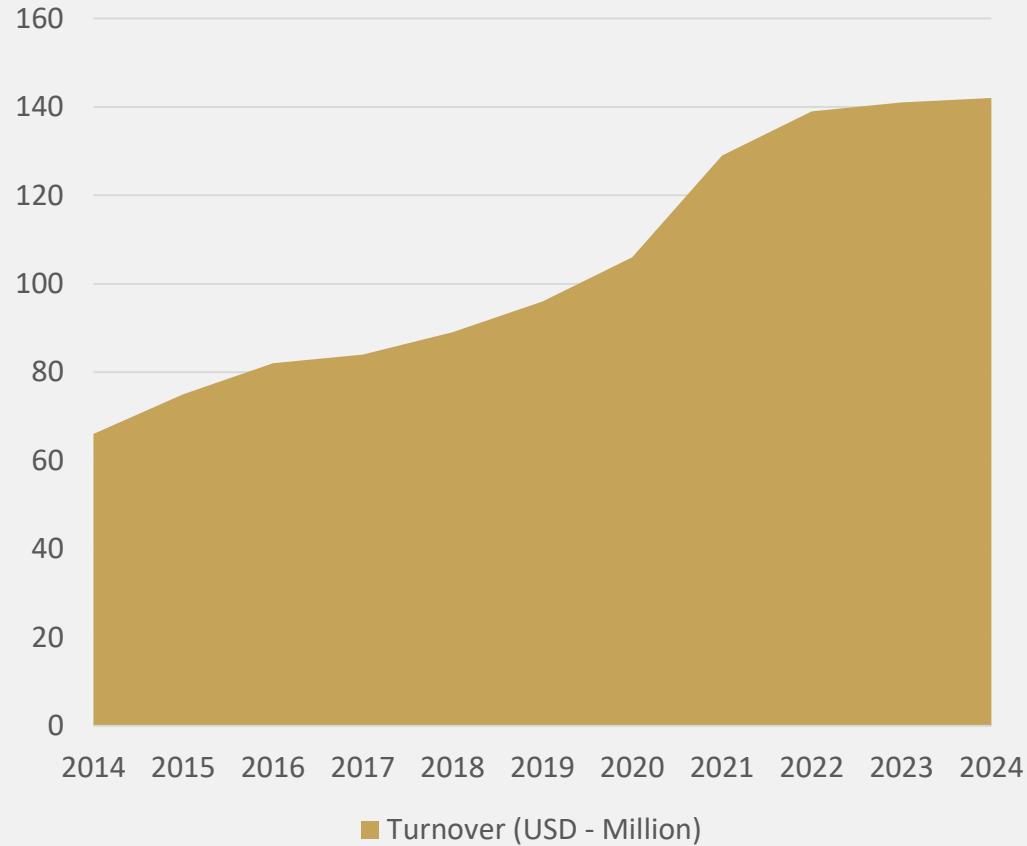

1977

2025

EAST-WEST LOGISTICS CO., LTD.

EWL's Historical Milestones

Turnover (USD - Million)

- First forwarder to air charter of Durian (Hong Kong, in 1980's).
- Founder member TATA.
- Founder member of TIFFA.
- HTFN Agent of the Region (multiple times).
- HTFN Agent of the year (multiple times).
- Top 10 IATA Ranking in Thai market since 1977.
- Top 5 agent within Singapore Airlines, 12 consecutive years.
- Top 3 agent with Cathay Pacific, 6 consecutive years.
- Airfreight the first Fully Assembled HDD Drive for IBM / HITACHI in 1994.
- 2011 BFS Founder forwarder award.
- 2014 AEO Certified, all offices.
- 2014 Customs broker department, ISO Certified, BOI Specialist.
- 2019 EWL HQ Re-open, powered by solar energy.
- 2025 CAAT: DG License Certified.

1977

2025

EAST-WEST LOGISTICS CO., LTD.

About us

Our philosophy is to be a market leader in all aspects. We concentrate on being a market leader in Thailand, with our international business supported and developed. Today we have a turnover of over USD 100,000,000 per year, handling around 30,000 tons of air cargo and 15,000 TEUs worldwide.