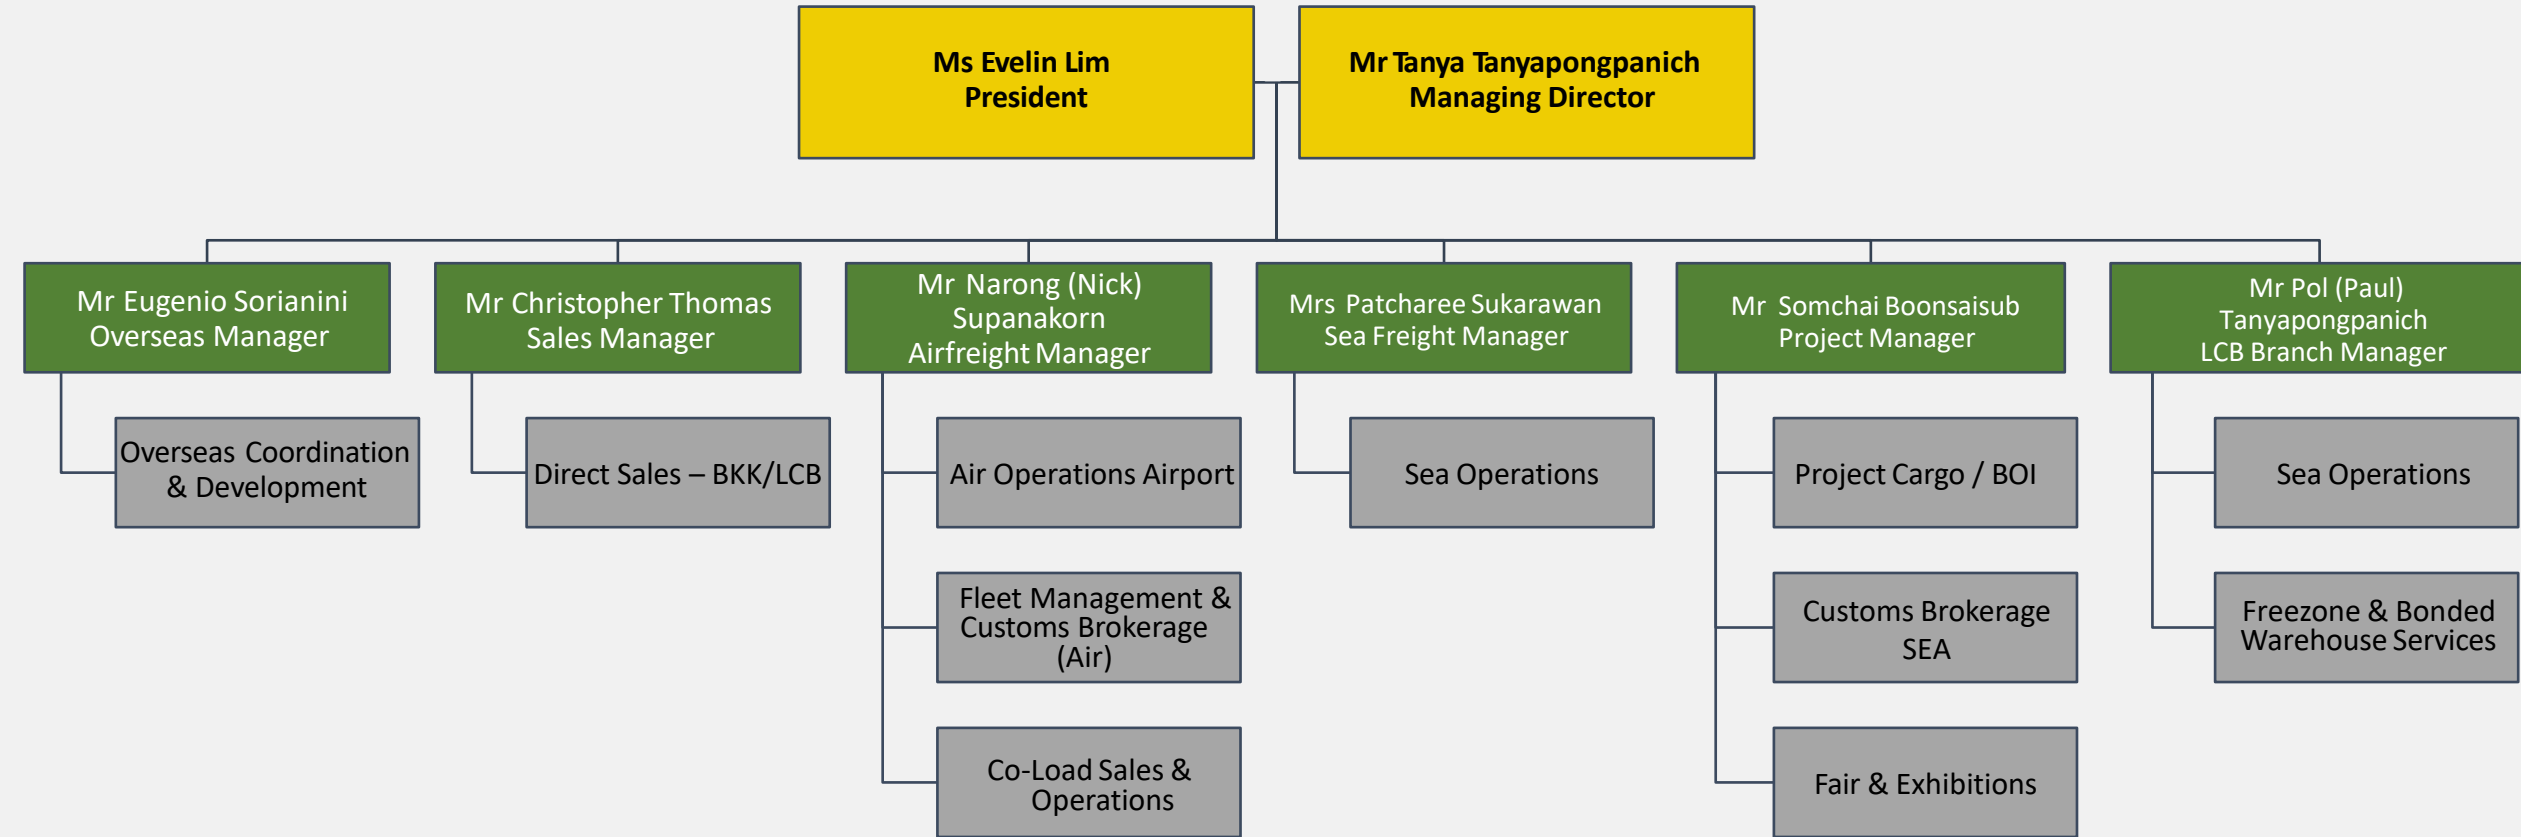

Airport Office (BKK - Suvarnabhumi)

24/7 operations and ground handling services.

Customs brokerage and seamless coordination with air freight.

Laem Chabang Office

Free zone warehouse, customs brokerage, and project handling.

Dedicated support for sea freight operations and marketing efforts.

1977

2025

EAST-WEST LOGISTICS CO., LTD.

East-West Logistics Organizational Structure

1977

2025

EAST-WEST LOGISTICS CO., LTD.

Global Expertise through HTFN and Strategic Partnerships

As an exclusive member of the Hi-Tech Forwarders Network (HTFN), East-West Logistics benefits from one of the longest-established global logistics networks, enabling us to offer superior service across diverse sectors for over 30 years.